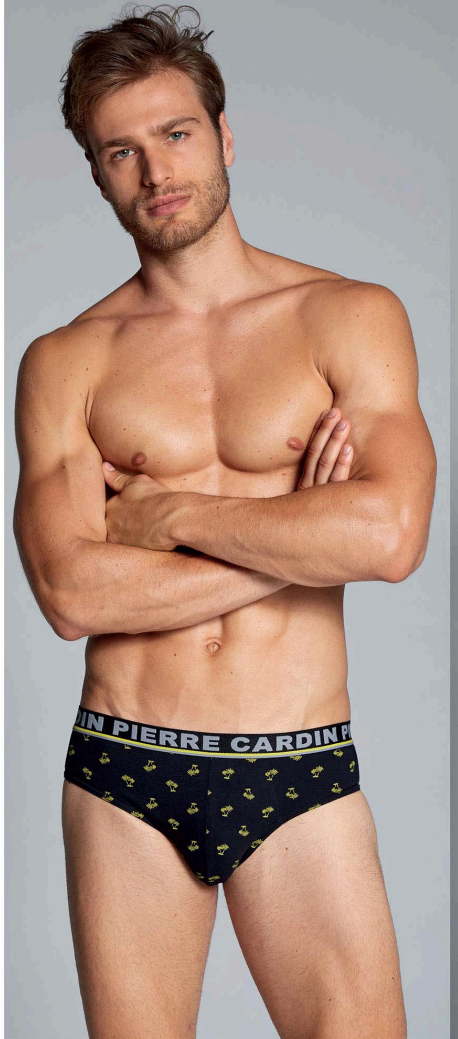

Primavera/Estate 2020
Spring/Summer 2020

Serie: PALM

Varianti Colore
Color Variants

NERO
BLACK

BLU NOTTE
NIGHT BLUE

ARANCIO
ORANGE

PCM A126 SLIP
BRIEFS

PCM A127 BOXER
BOXER